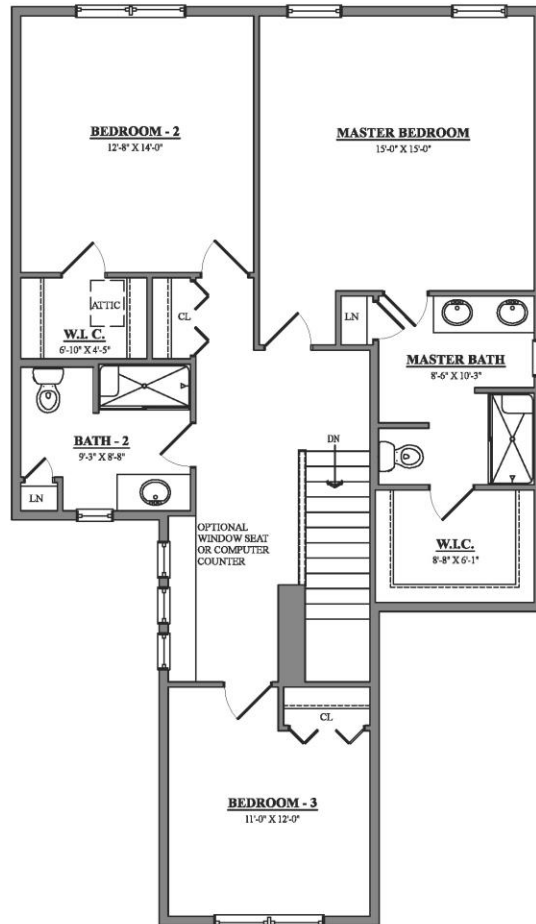

THE FULLERTON

2 Story Home
3 Bedroom, 3 Bath
Standard Unfinished Basement

BASEMENT PLAN

SCALE: 1/8"=1'-0"

Building Homes Where Memories Begin

P: 630.323.7600
F: 630.850.9171

16W231 S. Frontage Rd, Suite 17
Burr Ridge, IL 60527

GREYSTONE
Homes

www.greystonehomesllc.com

THE FULLERTON

2 Story Home
3 Bedroom, 3 Bath

FIRST FLOOR PLAN

SCALE: 1/8"=1'-0"

Building Homes Where Memories Begin

P: 630.323.7600
F: 630.850.9171

16W231 S. Frontage Rd, Suite 17
Burr Ridge, IL 60527

GREYSTONE
Homes

www.greystonehomesllc.com

THE FULLERTON

2 Story Home
3 Bedroom, 3 Bath

SECOND FLOOR PLAN

SCALE: 1/8"=1'-0"

Building Homes Where Memories Begin