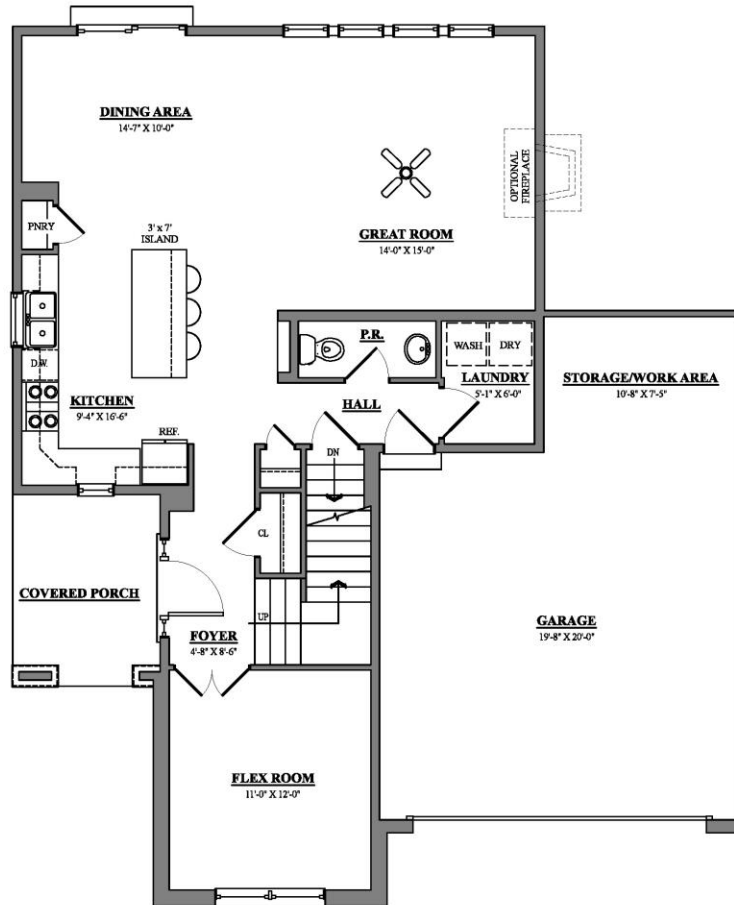

THE FULLERTON

2 Story Home
3 Bedroom, 3 Bath
Standard Unfinished Basement

BASEMENT PLAN

SCALE: 1/8"=1'-0"

Building Homes Where Memories Begin

P: 630.323.7600
F: 630.850.9171

16W231 S. Frontage Rd, Suite 17
Burr Ridge, IL 60527

GREYSTONE
Homes

www.greystonehomesllc.com

THE FULLERTON

2 Story Home
3 Bedroom, 3 Bath

FIRST FLOOR PLAN

SCALE: 1/8"=1'-0"

Building Homes Where Memories Begin

P: 630.323.7600
F: 630.850.9171

16W231 S. Frontage Rd, Suite 17
Burr Ridge, IL 60527

GREYSTONE
Homes

www.greystonehomesllc.com

THE FULLERTON

2 Story Home
3 Bedroom, 3 Bath

SECOND FLOOR PLAN

SCALE: 1/8"=1'-0"

Building Homes Where Memories Begin