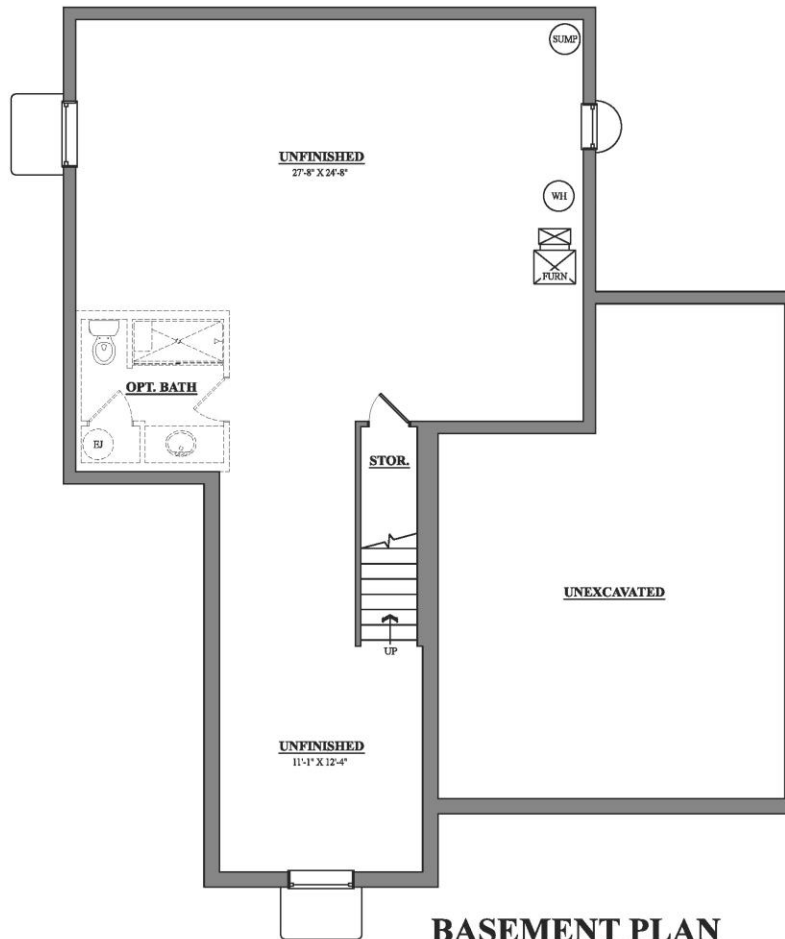

THE FULLERTON

2 Story Home
3 Bedroom, 3 Bath
Standard Unfinished Basement

BASEMENT PLAN

SCALE: 1/8"=1'-0"

Building Homes Where Memories Begin

P: 630.323.7600
F: 630.850.9171

16W231 S. Frontage Rd, Suite 17
Burr Ridge, IL 60527

GREYSTONE
Homes

www.greystonehomesllc.com

THE FULLERTON

2 Story Home
3 Bedroom, 3 Bath

FIRST FLOOR PLAN

SCALE: 1/8"=1'-0"

Building Homes Where Memories Begin

P: 630.323.7600
F: 630.850.9171

16W231 S. Frontage Rd, Suite 17
Burr Ridge, IL 60527

GREYSTONE
Homes

www.greystonehomesllc.com

THE FULLERTON

2 Story Home
3 Bedroom, 3 Bath

SECOND FLOOR PLAN

SCALE: 1/8"=1'-0"

Building Homes Where Memories Begin