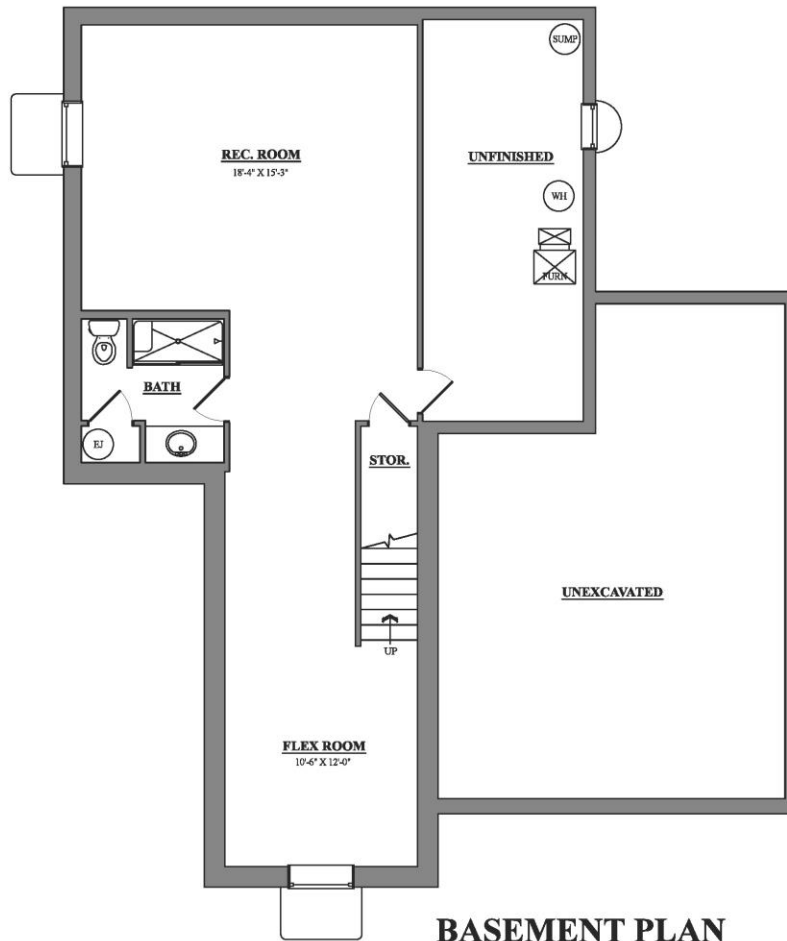

16W231 S. Frontage Rd, Suite 17
Burr Ridge, IL 60527

GREYSTONE
Homes

www.greystonehomesllc.com

THE FULLERTON

2 Story Home
3 Bedroom, 3 Bath

SECOND FLOOR PLAN

SCALE: 1/8"=1'-0"

Building Homes Where Memories Begin

P: 630.323.7600
F: 630.850.9171

16W231 S. Frontage Rd, Suite 17
Burr Ridge, IL 60527

GREYSTONE
Homes

www.greystonehomesllc.com

THE FULLERTON

2 Story Home
3 Bedroom, 3 Bath
Optional Finished Basement

BASEMENT PLAN