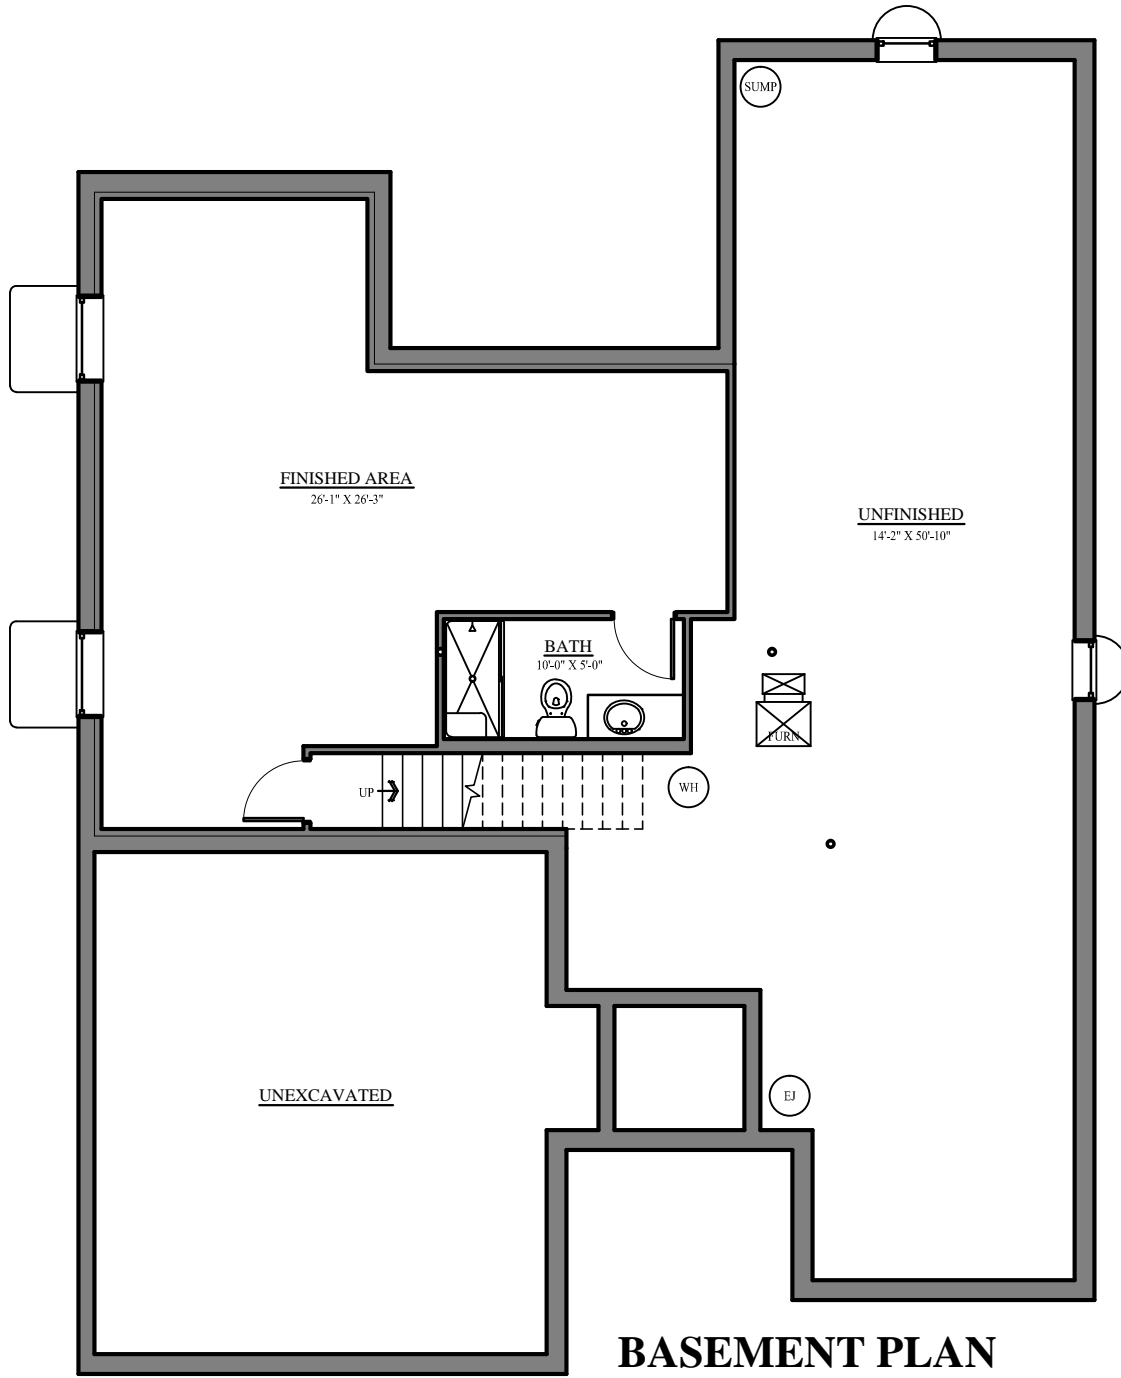

THE BELDEN

1 Story Ranch
Standard 3 Bedroom, 2 Bath

SCALE: 1/8"=1'-0"

Building Homes Where Memories Begin

P: 630.323.7600
F: 630.850.9171

16W241 S. Frontage Rd, Suite 40
Burr Ridge, IL 60527

GREYSTONE
Homes

www.greystonehomesllc.com

THE BELDEN

1 Story Ranch
Standard 3 Bedroom, 2 Bath
Standard Unfinished Basement

SCALE: 1/8"=1'-0"

Building Homes Where Memories Begin

P: 630.323.7600
F: 630.850.9171

16W241 S. Frontage Rd, Suite 40
Burr Ridge, IL 60527

GREYSTONE
Homes

www.greystonehomesllc.com

THE BELDEN

1 Story Ranch
Standard 3 Bedroom, 2 Bath
Optional Finished Basement

BASEMENT PLAN

SCALE: 1/8"=1'-0"

Building Homes Where Memories Begin

P: 630.323.7600
F: 630.850.9171