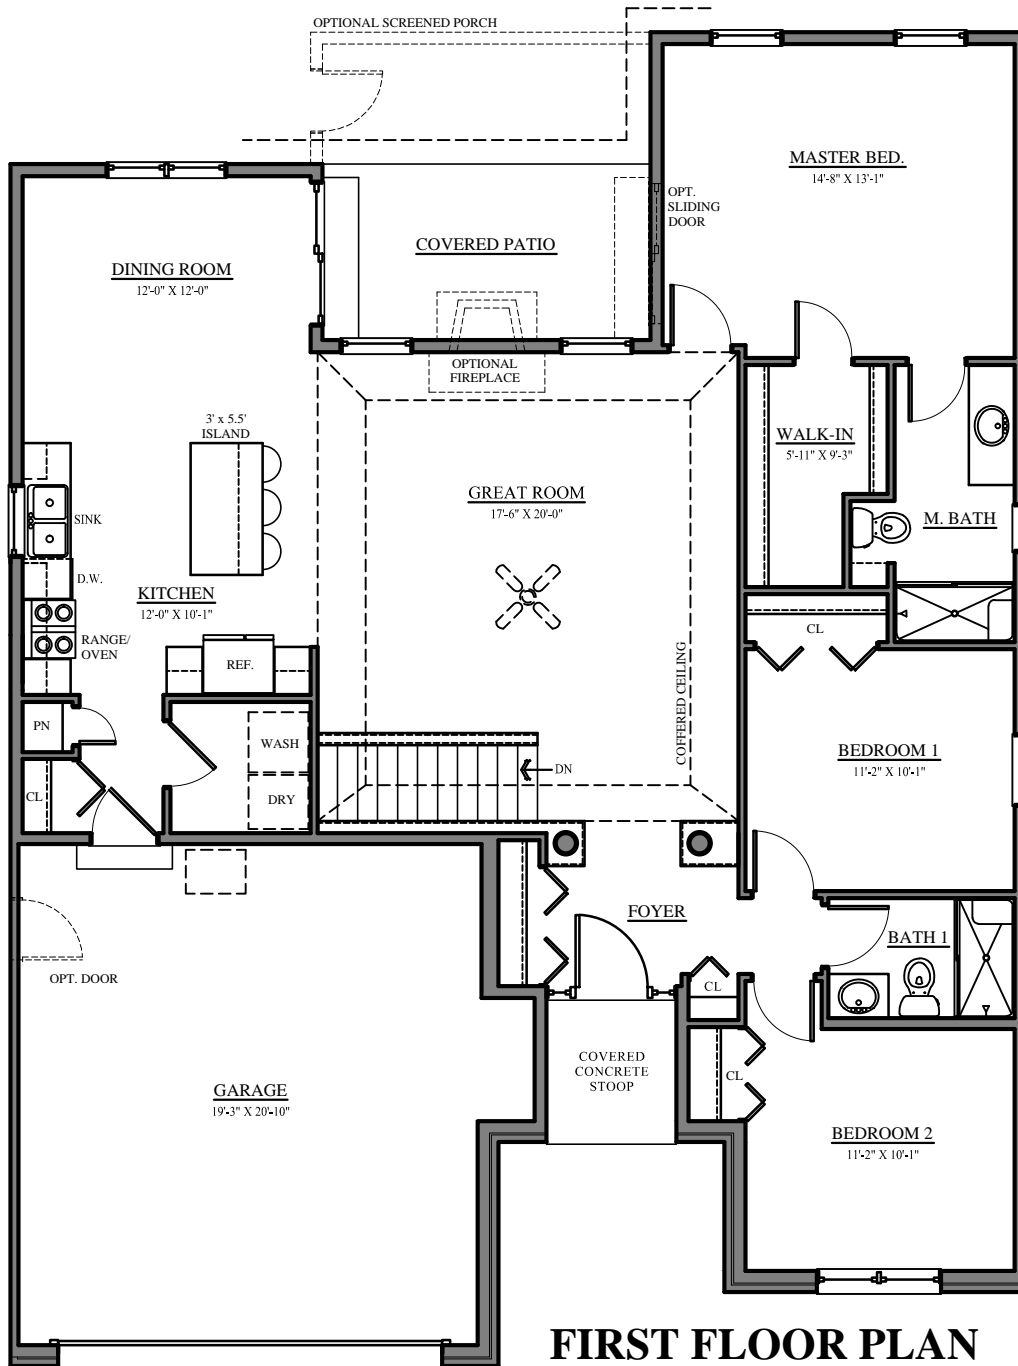

THE BELDEN

1 Story Ranch
Standard 3 Bedroom, 2 Bath

SCALE: 1/8"=1'-0"

Building Homes Where Memories Begin

P: 630.323.7600
F: 630.850.9171

16W241 S. Frontage Rd, Suite 40
Burr Ridge, IL 60527

GREYSTONE
Homes

www.greystonehomesllc.com

THE BELDEN

1 Story Ranch
Standard 3 Bedroom, 2 Bath
Standard Unfinished Basement

SCALE: 1/8"=1'-0"

Building Homes Where Memories Begin

P: 630.323.7600
F: 630.850.9171

16W241 S. Frontage Rd, Suite 40
Burr Ridge, IL 60527

GREYSTONE
Homes

www.greystonehomesllc.com

THE BELDEN

1 Story Ranch
Standard 3 Bedroom, 2 Bath
Optional Finished Basement

BASEMENT PLAN

SCALE: 1/8"=1'-0"

Building Homes Where Memories Begin

P: 630.323.7600
F: 630.850.9171