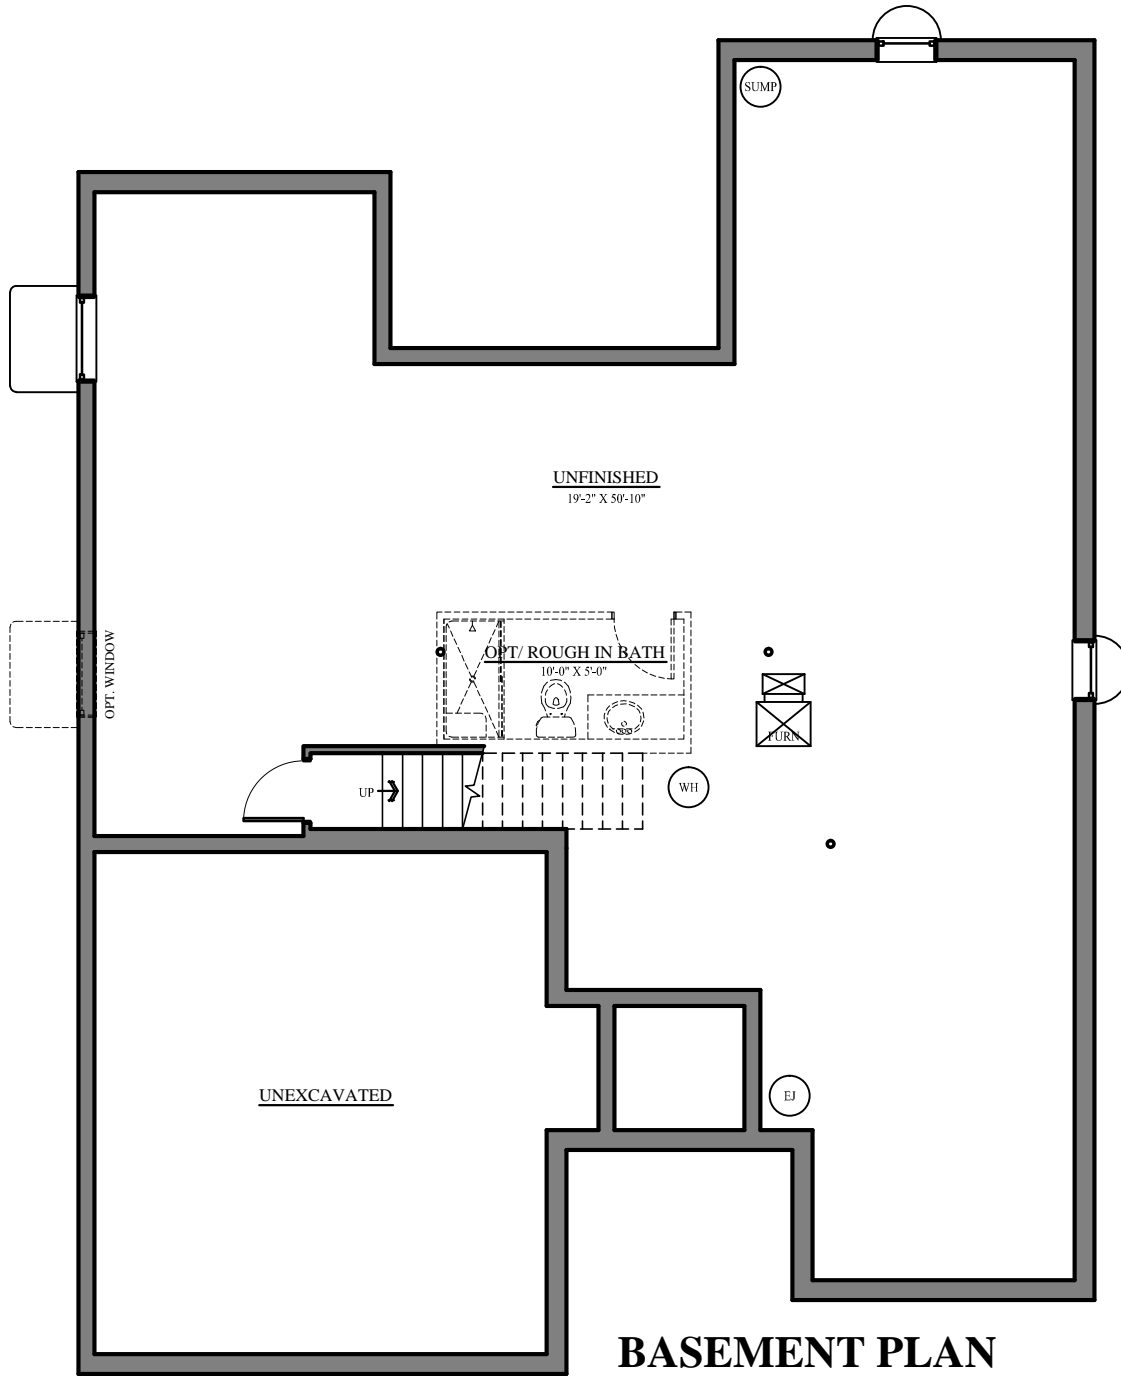

THE BELDEN

1 Story Ranch
Standard 3 Bedroom, 2 Bath

SCALE: 1/8"=1'-0"

Building Homes Where Memories Begin

P: 630.323.7600
F: 630.850.9171

16W241 S. Frontage Rd, Suite 40
Burr Ridge, IL 60527

GREYSTONE
Homes

www.greystonehomesllc.com

THE BELDEN

1 Story Ranch
Standard 3 Bedroom, 2 Bath
Standard Unfinished Basement

SCALE: 1/8"=1'-0"

Building Homes Where Memories Begin

P: 630.323.7600
F: 630.850.9171

16W241 S. Frontage Rd, Suite 40
Burr Ridge, IL 60527

GREYSTONE
Homes

www.greystonehomesllc.com

THE BELDEN

1 Story Ranch
Standard 3 Bedroom, 2 Bath
Optional Finished Basement

BASEMENT PLAN

SCALE: 1/8"=1'-0"

Building Homes Where Memories Begin

P: 630.323.7600
F: 630.850.9171