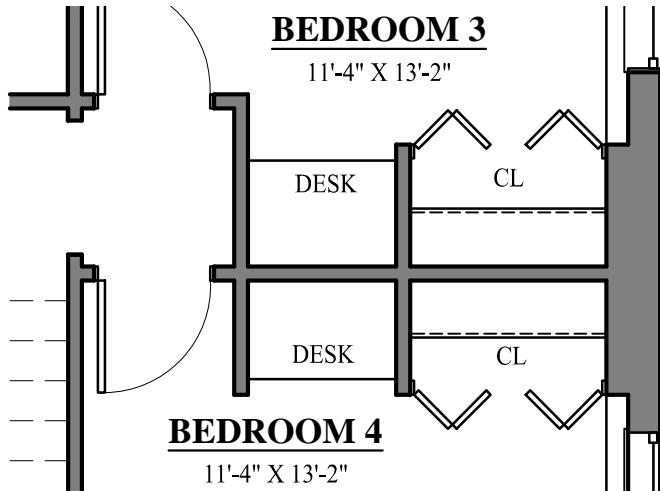

16W241 S. Frontage Rd, Suite 40
Burr Ridge, IL 60527

GREYSTONE
Homes

www.greystonehomesllc.com

THE ADDISON

2 Story Raised Ranch
Optional 4 Bedroom, 3 Bath
Fully Finished Lower Floor

LOWER FLOOR PLAN

SCALE: 1/8"=1'-0"

Building Homes Where Memories Begin

P: 630.323.7600
F: 630.850.9171

16W241 S. Frontage Rd, Suite 40
Burr Ridge, IL 60527

GREYSTONE
Homes

www.greystonehomesllc.com

THE ADDISON

2 Story Raised Ranch
Standard 3 Bedroom, 2 Bath
Additional Options

OPT LL BEDROOM DESKS

SCALE: 1/4"=1'-0"

OPT. MASTER BATH & HALL CLOSET

SCALE: 1/4"=1'-0"

Building Homes Where Memories Begin

P: 630.323.7600
F: 630.850.9171

16W241 S. Frontage Rd, Suite 40
Burr Ridge, IL 60527