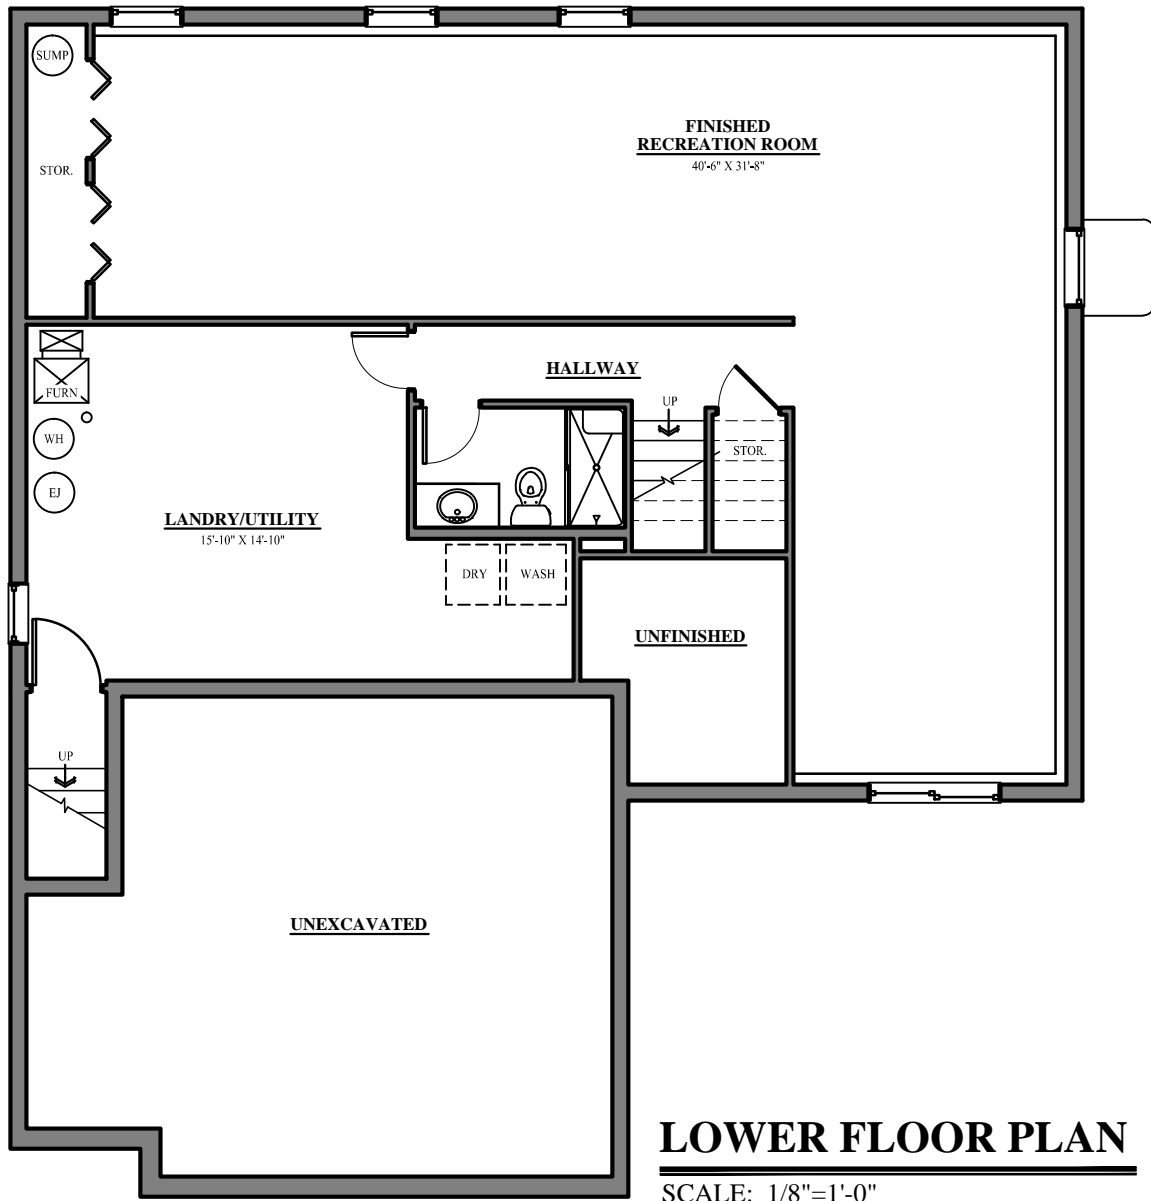

THE ADDISON

2 Story Raised Ranch
Standard 3 Bedroom, 2 Bath

Building Homes Where Memories Begin

P: 630.323.7600
F: 630.850.9171

16W241 S. Frontage Rd, Suite 40
Burr Ridge, IL 60527

GREYSTONE
Homes

www.greystonehomesllc.com

THE ADDISON

2 Story Raised Ranch
Standard 3 Bedroom, 2 Bath
Standard Unfinished Lower Floor

Building Homes Where Memories Begin

P: 630.323.7600
F: 630.850.9171

16W241 S. Frontage Rd, Suite 40
Burr Ridge, IL 60527

GREYSTONE
Homes

www.greystonehomesllc.com

THE ADDISON

2 Story Raised Ranch
Standard 3 Bedroom, 2 Bath
Optional Finished Lower Floor

Building Homes Where Memories Begin

P: 630.323.7600
F: 630.850.9171

16W241 S. Frontage Rd, Suite 40
Burr Ridge, IL 60527

GREYSTONE
Homes

www.greystonehomesllc.com

THE ADDISON

2 Story Raised Ranch
Optional 4 Bedroom*, 3 Bath
(* Including Finished Lower Level)

Building Homes Where Memories Begin

P: 630.323.7600
F: 630.850.9171