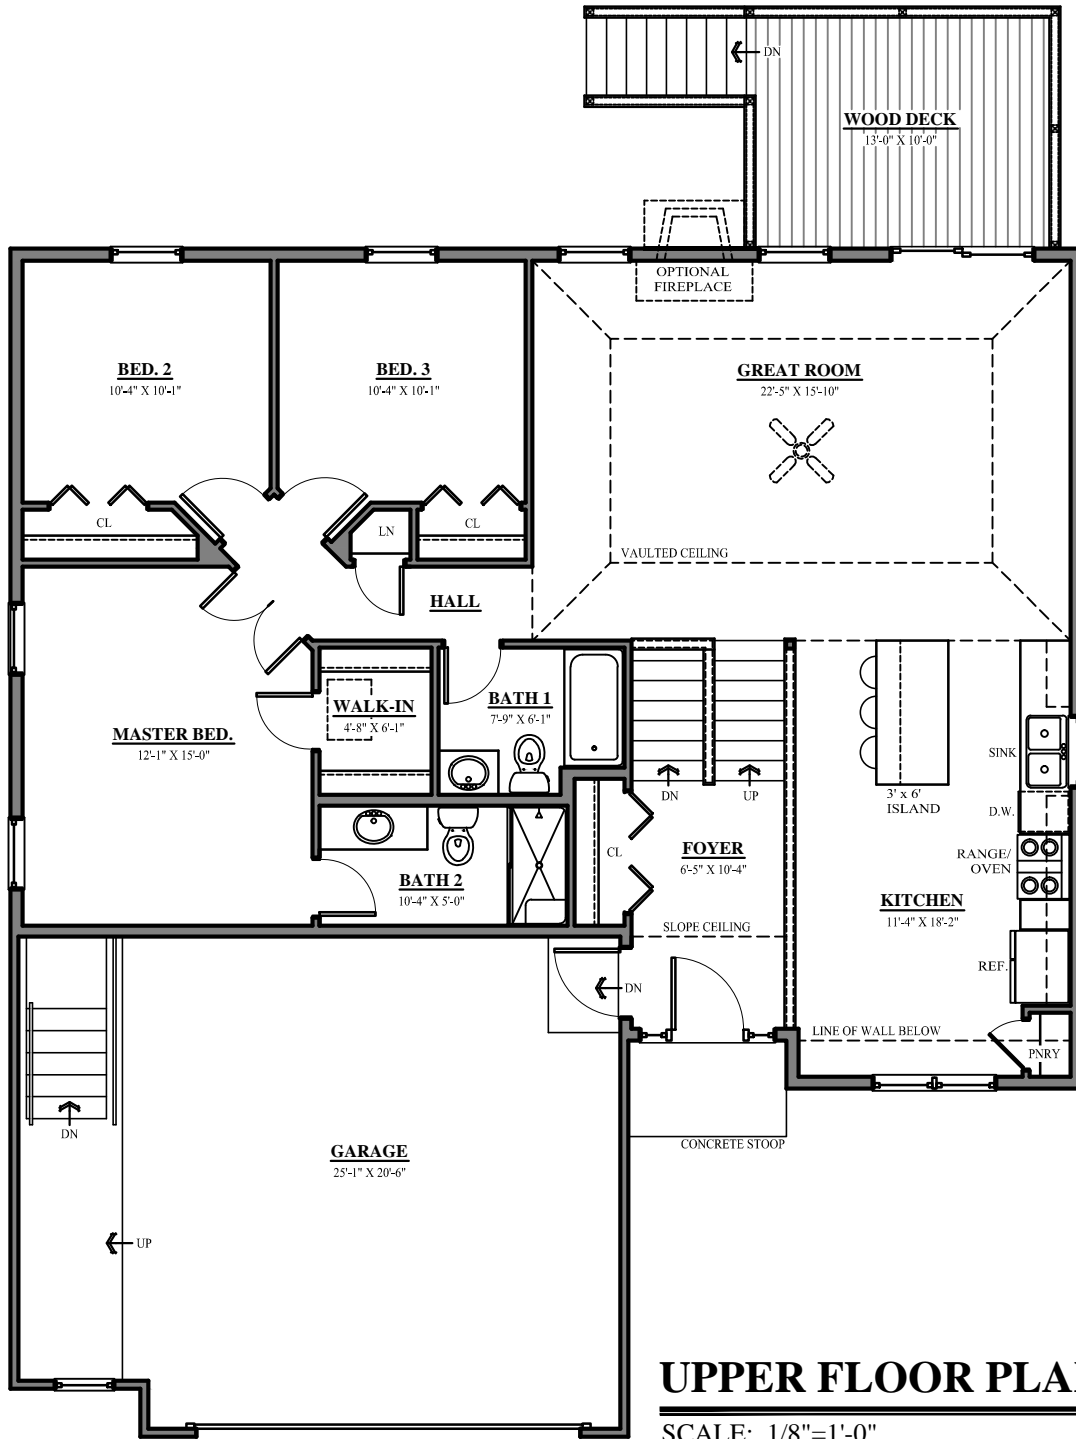

THE ADDISON

2 Story Raised Ranch
Standard 3 Bedroom, 2 Bath

Building Homes Where Memories Begin

P: 630.323.7600
F: 630.850.9171

16W241 S. Frontage Rd, Suite 40
Burr Ridge, IL 60527

GREYSTONE
Homes

www.greystonehomesllc.com

THE ADDISON

2 Story Raised Ranch
Standard 3 Bedroom, 2 Bath
Standard Unfinished Lower Floor

Building Homes Where Memories Begin

P: 630.323.7600
F: 630.850.9171

16W241 S. Frontage Rd, Suite 40
Burr Ridge, IL 60527

GREYSTONE
Homes

www.greystonehomesllc.com

THE ADDISON

2 Story Raised Ranch
Standard 3 Bedroom, 2 Bath
Optional Finished Lower Floor

Building Homes Where Memories Begin

P: 630.323.7600
F: 630.850.9171

16W241 S. Frontage Rd, Suite 40
Burr Ridge, IL 60527

16W241 S. Frontage Rd, Suite 40
Burr Ridge, IL 60527

GREYSTONE
Homes

www.greystonehomesllc.com

THE ADDISON

2 Story Raised Ranch
Optional 4 Bedroom, 3 Bath
Fully Finished Lower Floor

LOWER FLOOR PLAN

SCALE: 1/8"=1'-0"