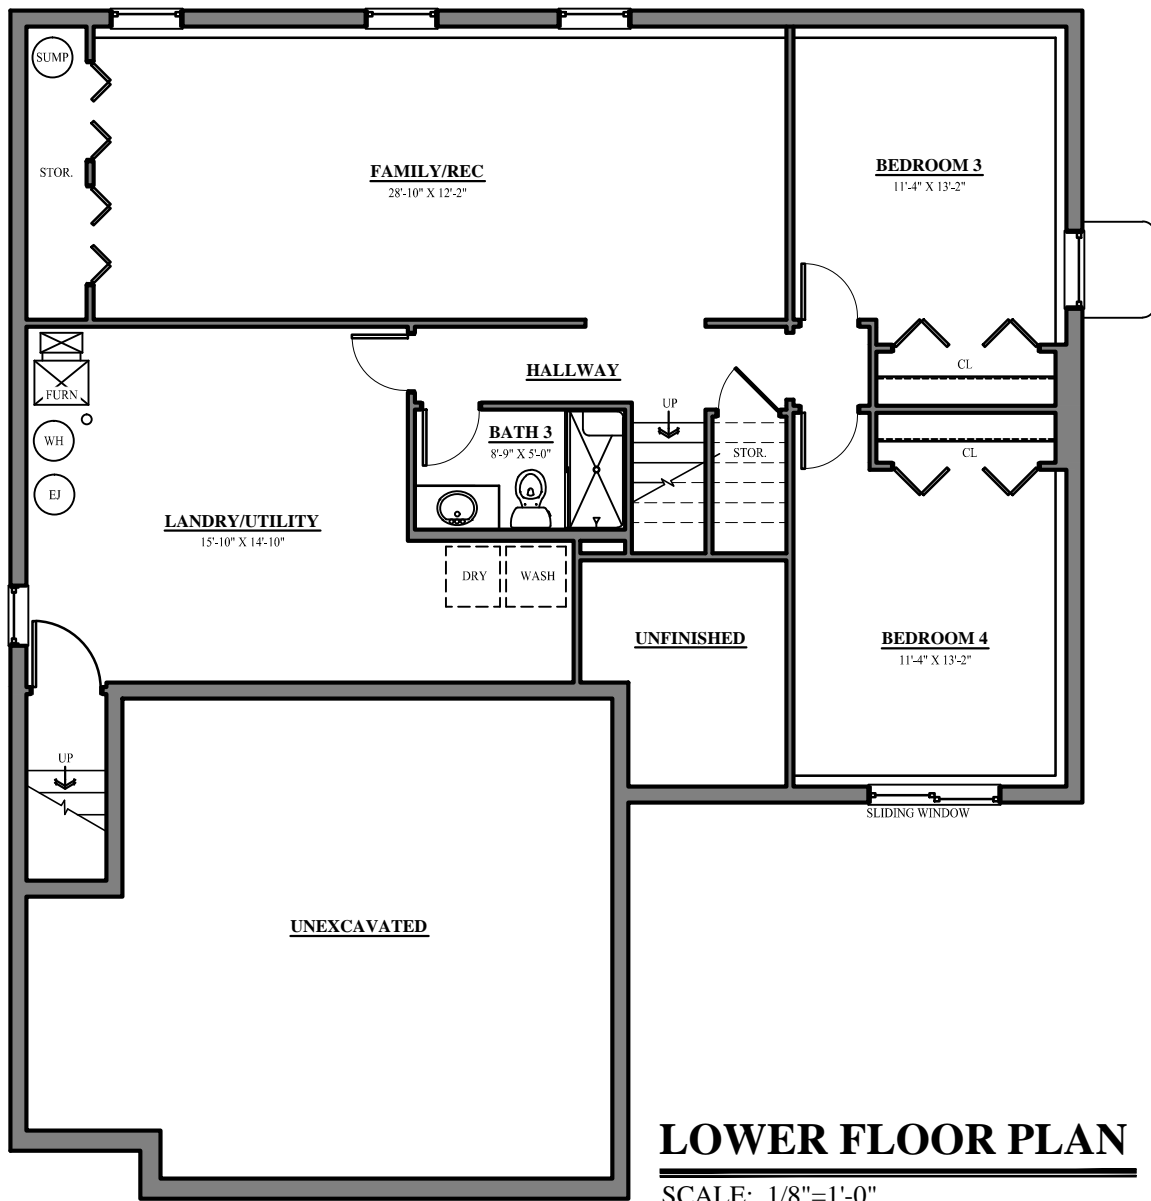

THE ADDISON

2 Story Raised Ranch
Standard 3 Bedroom, 2 Bath
Standard Unfinished Lower Floor

Building Homes Where Memories Begin

P: 630.323.7600
F: 630.850.9171

16W241 S. Frontage Rd, Suite 40
Burr Ridge, IL 60527

GREYSTONE
Homes

www.greystonehomesllc.com

THE ADDISON

2 Story Raised Ranch
Standard 3 Bedroom, 2 Bath
Optional Finished Lower Floor

Building Homes Where Memories Begin

P: 630.323.7600
F: 630.850.9171

16W241 S. Frontage Rd, Suite 40
Burr Ridge, IL 60527

GREYSTONE
Homes

www.greystonehomesllc.com

THE ADDISON

2 Story Raised Ranch
Optional 4 Bedroom*, 3 Bath
(* Including Finished Lower Level)

Building Homes Where Memories Begin

P: 630.323.7600
F: 630.850.9171

16W241 S. Frontage Rd, Suite 40
Burr Ridge, IL 60527

GREYSTONE
Homes

www.greystonehomesllc.com

THE ADDISON

2 Story Raised Ranch
Optional 4 Bedroom, 3 Bath
Fully Finished Lower Floor

LOWER FLOOR PLAN

SCALE: 1/8"=1'-0"