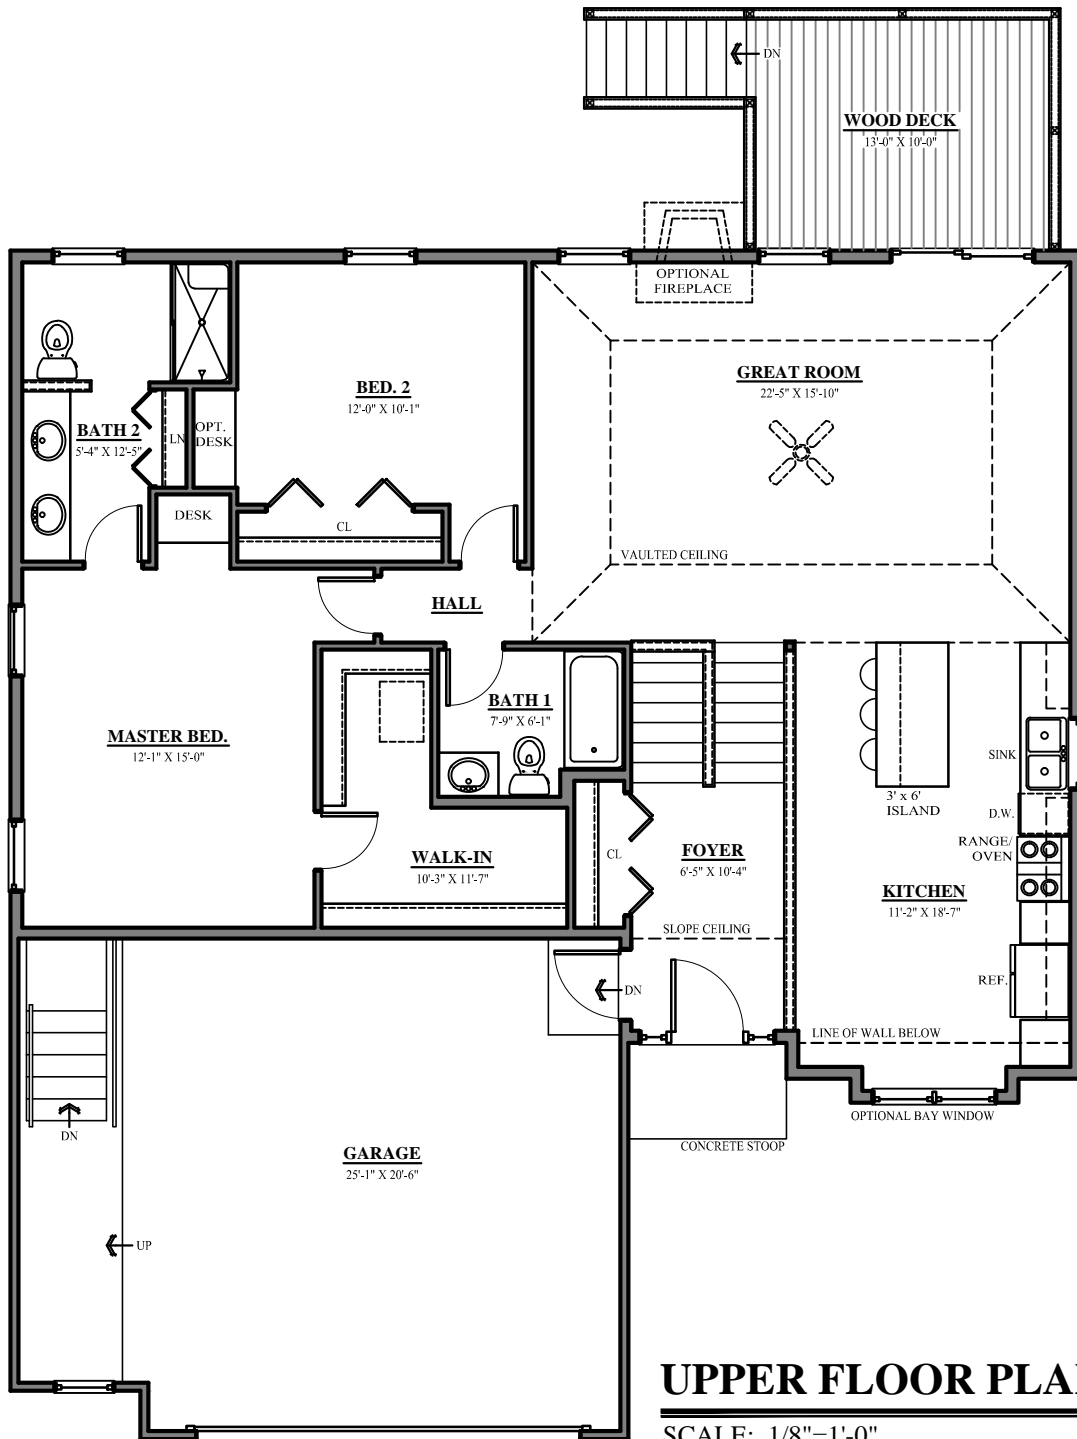

THE ADDISON

2 Story Raised Ranch
Standard 3 Bedroom, 2 Bath
Standard Unfinished Lower Floor

Building Homes Where Memories Begin

P: 630.323.7600
F: 630.850.9171

16W241 S. Frontage Rd, Suite 40
Burr Ridge, IL 60527

GREYSTONE
Homes

www.greystonehomesllc.com

THE ADDISON

2 Story Raised Ranch
Standard 3 Bedroom, 2 Bath
Optional Finished Lower Floor

Building Homes Where Memories Begin

P: 630.323.7600
F: 630.850.9171

16W241 S. Frontage Rd, Suite 40
Burr Ridge, IL 60527

GREYSTONE
Homes

www.greystonehomesllc.com

THE ADDISON

2 Story Raised Ranch
Optional 4 Bedroom*, 3 Bath
(* Including Finished Lower Level)

Building Homes Where Memories Begin

P: 630.323.7600
F: 630.850.9171

16W241 S. Frontage Rd, Suite 40
Burr Ridge, IL 60527

GREYSTONE
Homes

www.greystonehomesllc.com

THE ADDISON

2 Story Raised Ranch
Optional 4 Bedroom, 3 Bath
Fully Finished Lower Floor

LOWER FLOOR PLAN

SCALE: 1/8"=1'-0"