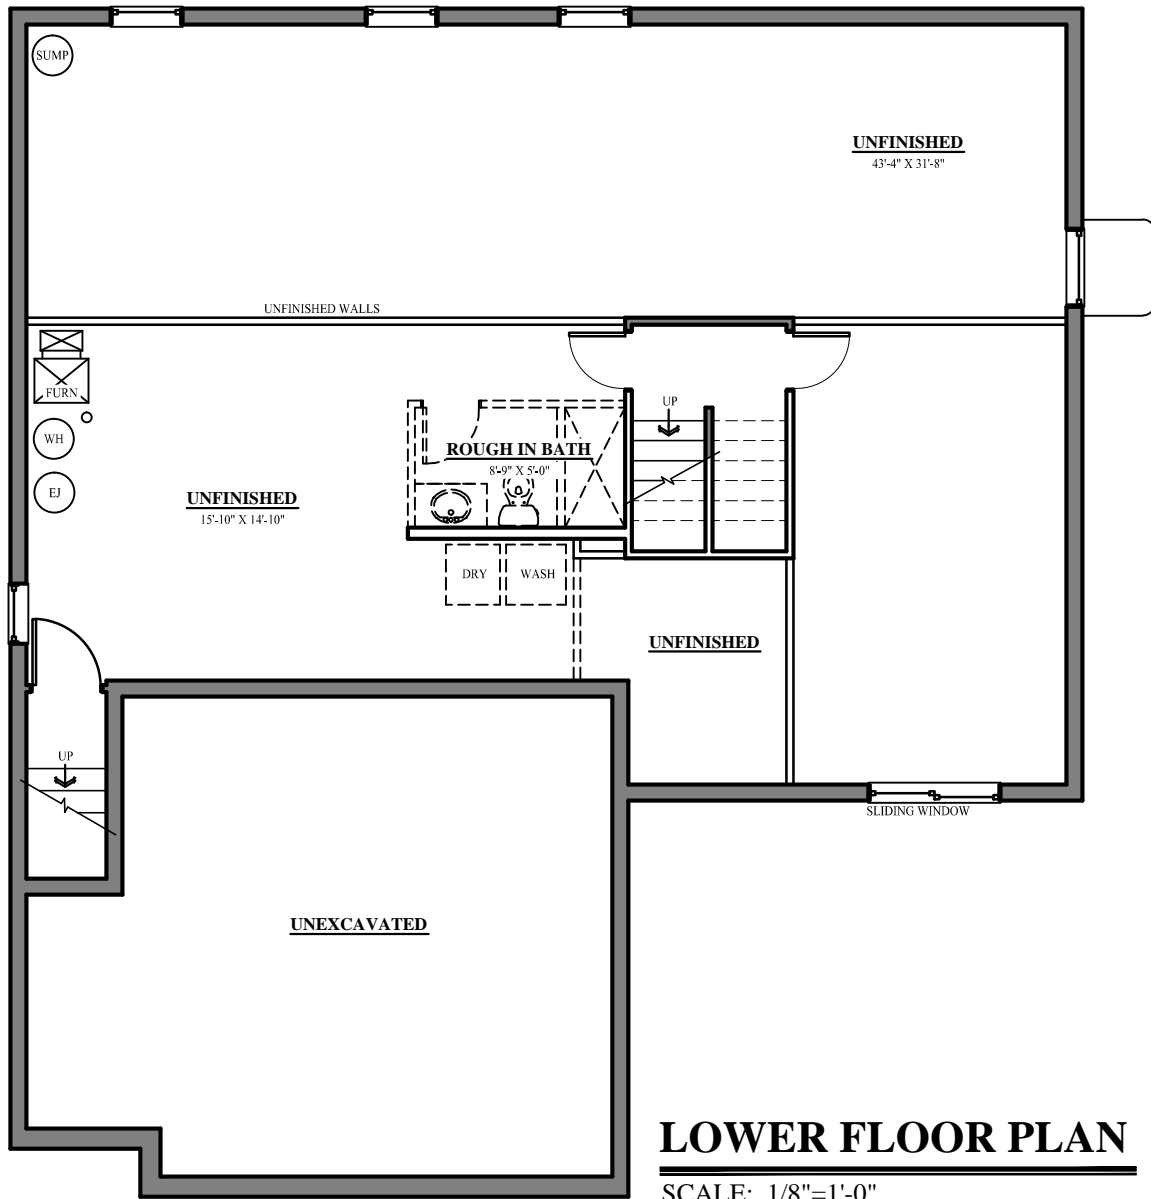

THE ADDISON

2 Story Raised Ranch
Standard 3 Bedroom, 2 Bath

Building Homes Where Memories Begin

P: 630.323.7600
F: 630.850.9171

16W241 S. Frontage Rd, Suite 40
Burr Ridge, IL 60527

GREYSTONE
Homes

www.greystonehomesllc.com

THE ADDISON

2 Story Raised Ranch
Standard 3 Bedroom, 2 Bath
Standard Unfinished Lower Floor

Building Homes Where Memories Begin

P: 630.323.7600
F: 630.850.9171

16W241 S. Frontage Rd, Suite 40
Burr Ridge, IL 60527

GREYSTONE
Homes

www.greystonehomesllc.com

THE ADDISON

2 Story Raised Ranch
Standard 3 Bedroom, 2 Bath
Optional Finished Lower Floor

Building Homes Where Memories Begin

P: 630.323.7600
F: 630.850.9171

16W241 S. Frontage Rd, Suite 40
Burr Ridge, IL 60527

16W241 S. Frontage Rd, Suite 40
Burr Ridge, IL 60527

GREYSTONE
Homes

www.greystonehomesllc.com

THE ADDISON

2 Story Raised Ranch
Optional 4 Bedroom, 3 Bath
Fully Finished Lower Floor

LOWER FLOOR PLAN

SCALE: 1/8"=1'-0"