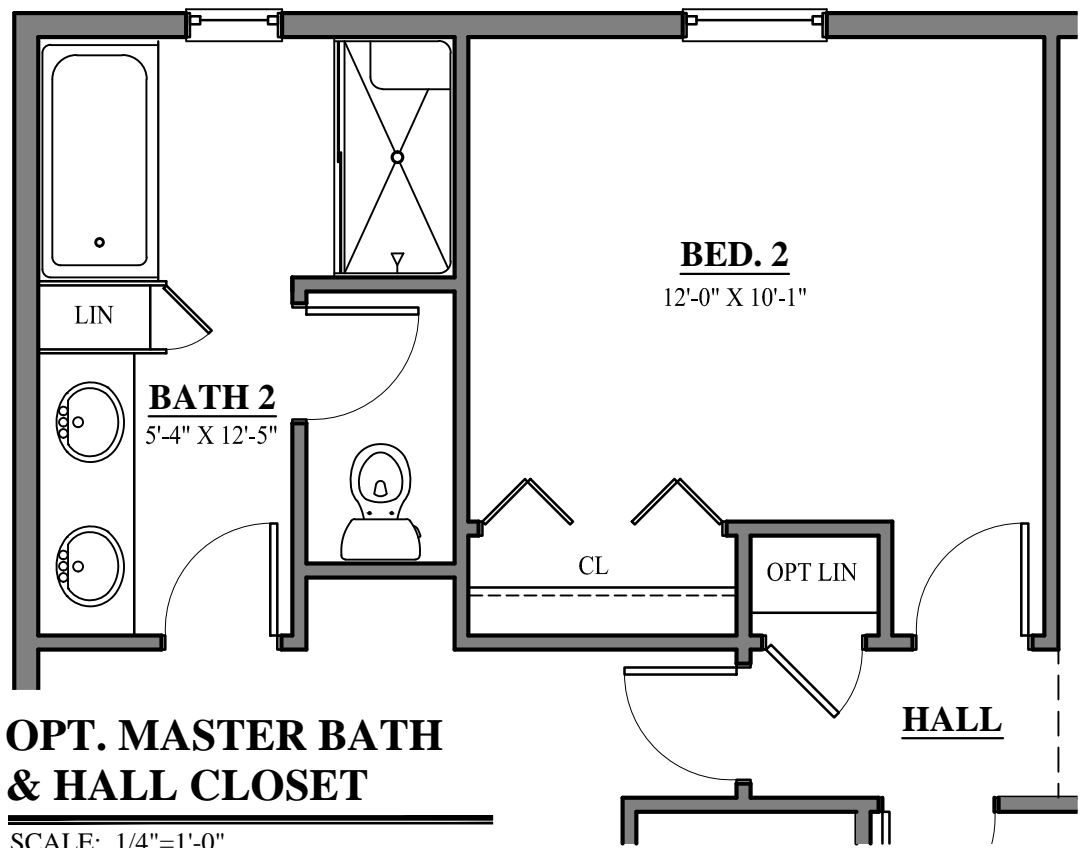

16W241 S. Frontage Rd, Suite 40
Burr Ridge, IL 60527

GREYSTONE
Homes

www.greystonehomesllc.com

THE ADDISON

2 Story Raised Ranch
Optional 4 Bedroom, 3 Bath
Fully Finished Lower Floor

LOWER FLOOR PLAN

SCALE: 1/8"=1'-0"

Building Homes Where Memories Begin

P: 630.323.7600
F: 630.850.9171

16W241 S. Frontage Rd, Suite 40
Burr Ridge, IL 60527

GREYSTONE
Homes

www.greystonehomesllc.com

THE ADDISON

2 Story Raised Ranch
Standard 3 Bedroom, 2 Bath
Additional Options

OPT LL BEDROOM DESKS

SCALE: 1/4"=1'-0"

OPT. MASTER BATH & HALL CLOSET

SCALE: 1/4"=1'-0"

Building Homes Where Memories Begin

P: 630.323.7600
F: 630.850.9171

16W241 S. Frontage Rd, Suite 40
Burr Ridge, IL 60527